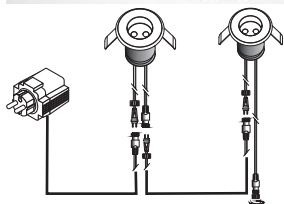

Atria

4077601 LED warm white 12V 0,5W - 10 Lumen

SMD LED unit 3x
12V 0.5W
warm white
Art. nr.1166101

AC 447

GS 041 (Frosted)
GS 041-1 (Clear)

RB068

AC297

30 mm