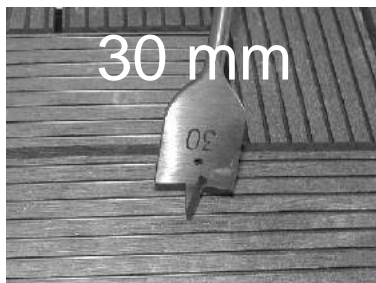

Atria

4077601 LED warm white 12V 0,5W - 10 Lumen

SMD LED unit 3x
12V 0.5W
warm white
Art. nr.1166101

AC 447

GS 041 (Frosted)
GS 041-1 (Clear)

RB068

AC297

30 mm

max. 30x

www.garden-lights.nl