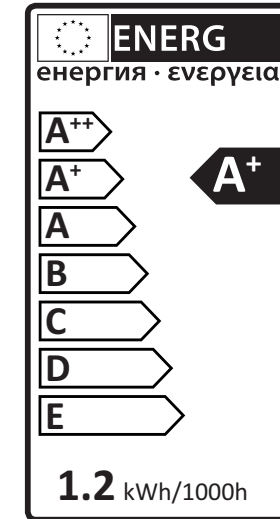

Aureus

4041601

2 Watt	On/Off 10.000	Failure 5% after 1000h
43 Lumen	Non dimmable	Failure 10% after 6000h
3000 Kelvin	Instant full light	Flux 80% after 6000h
20.000 Hours	Power factor 0,5	CRI 65

LED unit 12x LED
12V 2W
warm white
Art. nr. 1068101