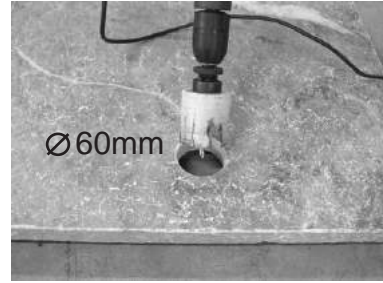

# Brevus

2520601

1 Watt	On/Off 10.000	Failure < 5% after 1000h
33 Lumen	Non dimmable	Failure < 10% after 6000h
8000 Kelvin	Instant full light	Flux > 80% after 6000h
20.000 Hours	Power factor > 0,5	CRI > 65

**ENERG**  
енергия · ενεργεια

A++  
A+  
**A+**  
A  
B  
C  
D  
E

0.7 kWh/1000h

LED unit 6x LED  
12V 1W  
white  
Art. nr.1065101

SS ring should be tightened before final assembly.