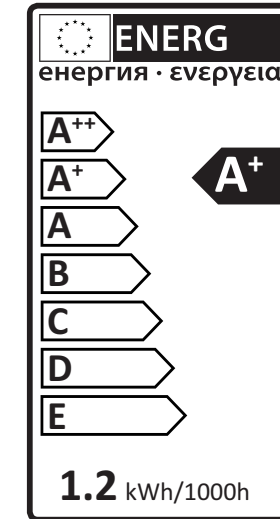

# Elara

4042601

2 Watt	On/Off 10.000	Failure 5% after 1000h
43 Lumen	Non dimmable	Failure 10% after 6000h
3000 Kelvin	Instant full light	Flux 80% after 6000h
20.000 Hours	Power factor 0,5	CRI 65

LED unit 12x LED  
12V 2W  
warm white  
Art. nr. 1068101