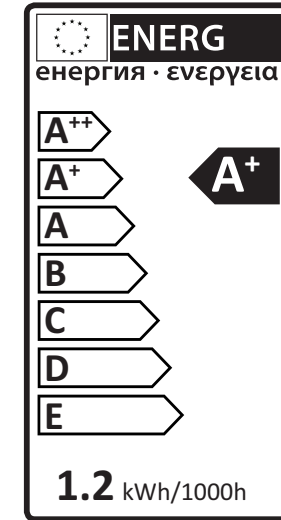

Hibria

4005601

2 Watt	On/Off 10.000	Failure 5% after 1000h
45 Lumen	Non dimmable	Failure 10% after 6000h
8000 Kelvin	Instant full light	Flux 80% after 6000h
20.000 Hours	Power factor 0,5	CRI 65

LED unit 12x LED
12V 2W
white
Art. nr.1067101