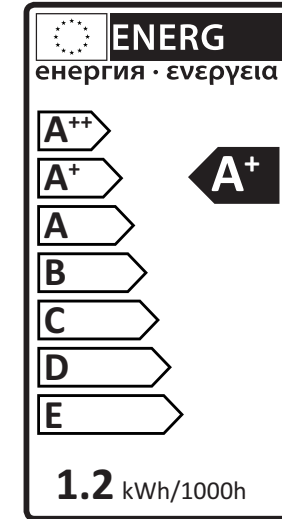

Hybra

4015601

2 Watt On/Off 10.000 Failure < 5% after 1000h
 45 Lumen Non dimmable Failure < 10% after 6000h
 8000 Kelvin Instant full light Flux > 80% after 6000h
 20.000 Hours Power factor > 0,5 CRI > 65