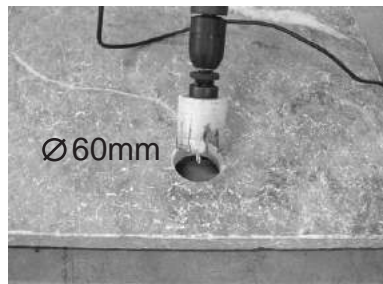

A++	
A+	
A	
B	
C	
D	
E	

**A+**

LED unit 6x LED  
12V 1W  
warm white  
Art. nr.1066101

0.7 kWh/1000h

SS ring should be tightened before final assembly.