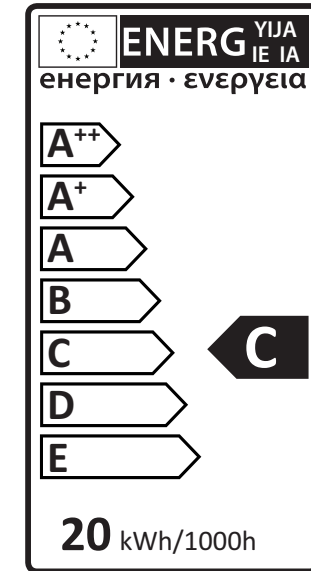

Umbra

3032601

20 Watt 1000 Hours Power factor > 0,5
 178 Lumen Dimmable CRI > 65
 3000 Kelvin Instant full light

MR16 12V 20W
 GU5.3
 Art. nr.6049101

501-0113-RS

501-0113B-RS

801-0262-RS

301-03134B-RS