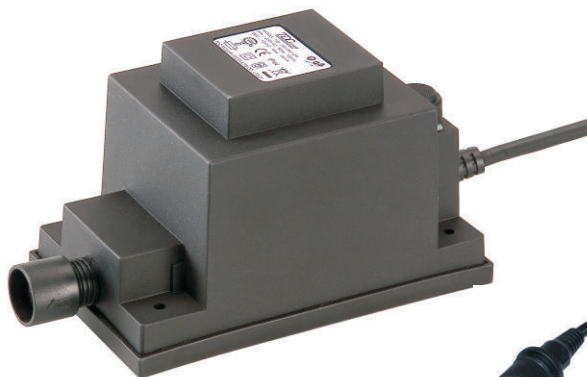

# Transformer 150W outdoor

6012011

Adapter

PRI: 230-240V ~ 50Hz 180VA  
SEC: 12V-**Max 150 Watt**

Garden Lights

[www.garden-lights.nl](http://www.garden-lights.nl)