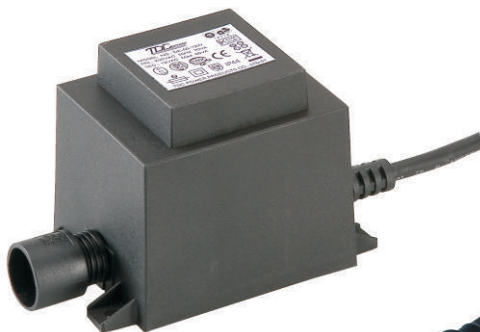

Transformer 60W outdoor

6011011

Adapter

PRI: 230-240V ~ 50Hz 70VA
SEC: 12V~Max 60 Watt