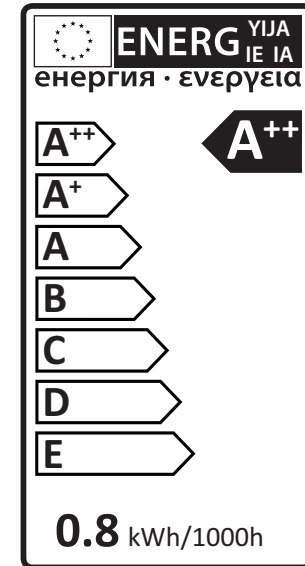

Olympia

3074061

2 Watt	On/Off 10.000	Failure < 5% after 1000h
47 Lumen	Non dimmable	Failure < 10% after 6000h
6000 Kelvin	Instant full light	Flux > 80% after 6000h
20.000 Hours	Power factor > 0,5	CRI > 65

LED unit 16x LED
12V 2W
white
Art. nr.1070101

201-03420-RS-B056B

801-0390-RS

301-07461B-RS

801-01165-RS