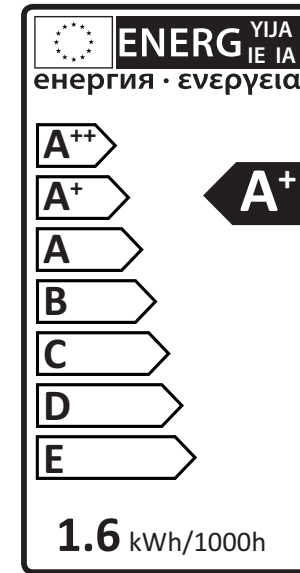

Albus

4024601

2 Watt	On/Off 10.000	Failure < 5% after 1000h
109 Lumen	Non dimmable	Failure < 10% after 6000h
3000 Kelvin	Instant full light	Flux > 80% after 6000h
20.000 Hours	Power factor > 0,5	CRI > 65