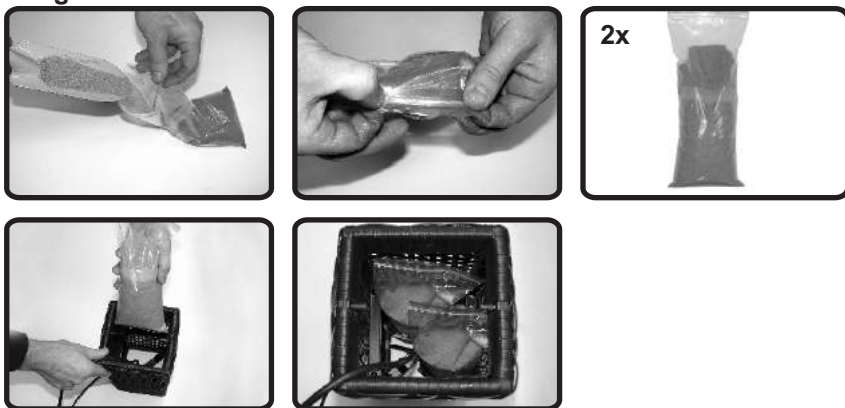

PRI.: 230V~50Hz
SEC.: 12V Max: 10,5W

Garden Lights

MI3628

Garden Lights

Base

Spike

Bag

Light source