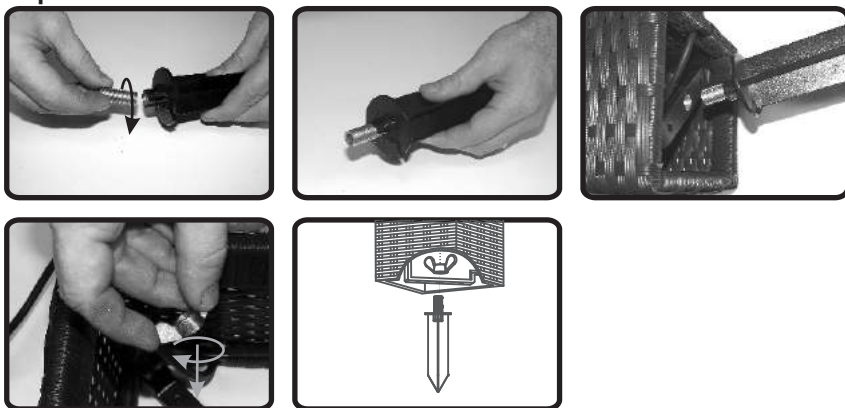

PRI.: 230V~50Hz
SEC.: 12V Max: 10,5W

Garden Lights

MI3628

Garden Lights

Base

Spike

Bag

Light source