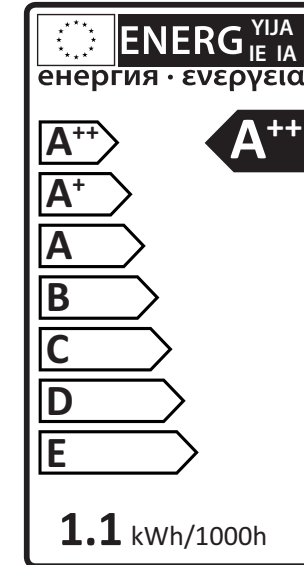

Kolossos

3544461

2 Watt	On/Off 10.000	Failure < 5% after 1000h
88 Lumen	Non dimmable	Failure < 10% after 6000h
6000 Kelvin	Instant full light	Flux > 80% after 6000h
20.000 Hours	Power factor > 0,5	CRI > 65