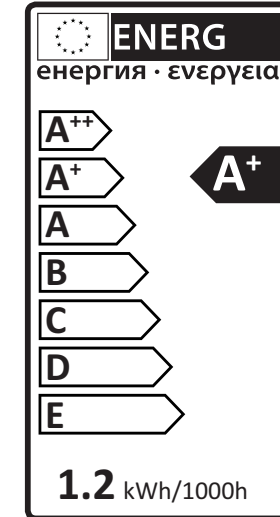

Linum

2519061

2 Watt	On/Off 10.000	Failure 5% after 1000h
43 Lumen	Non dimmable	Failure 10% after 6000h
3000 Kelvin	Instant full light	Flux 80% after 6000h
20.000 Hours	Power factor 0,5	CRI 65

LED unit 12x LED
12V 2W
warm white
Art. nr. 1068101