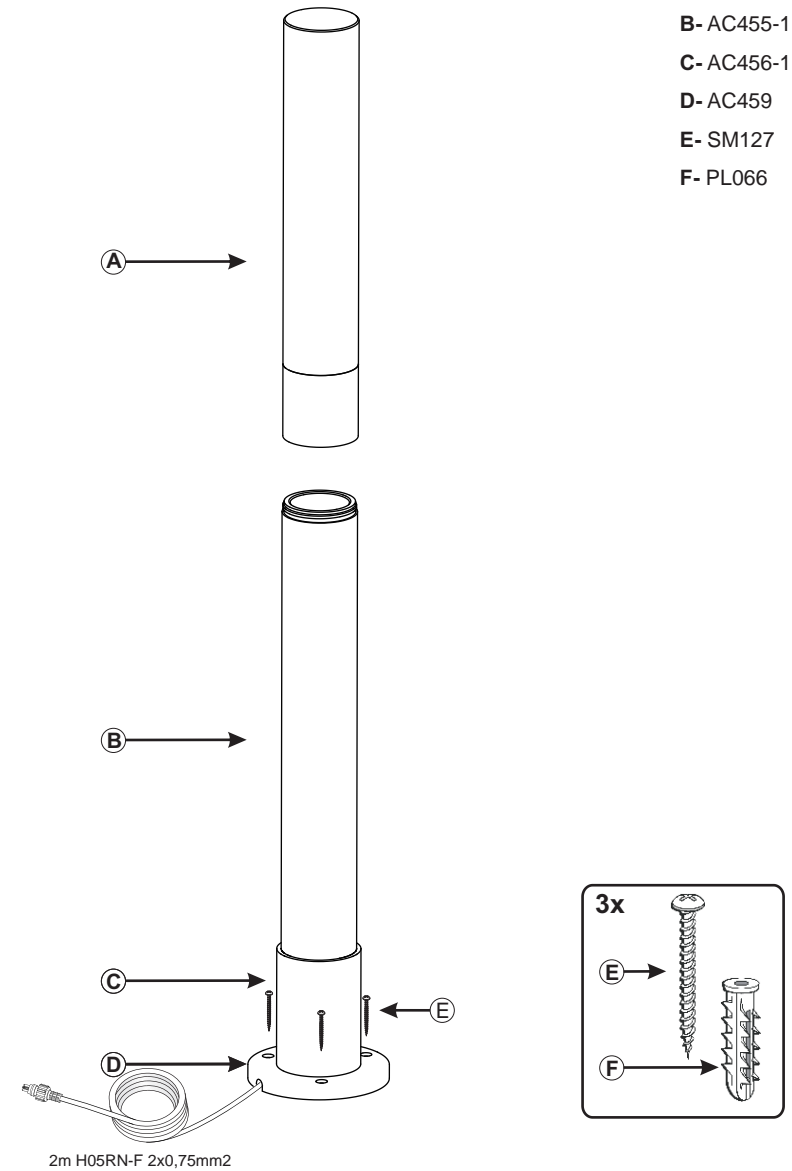

Nina

4111601

- A- GS053
- B- AC455-1
- C- AC456-1
- D- AC459
- E- SM127
- F- PL066

MR16 Power LED warm white
12V 6W GU5.3

MI3687

MR16 Power LED warm white
12V 6W GU5.3

Art. nr. 6157011