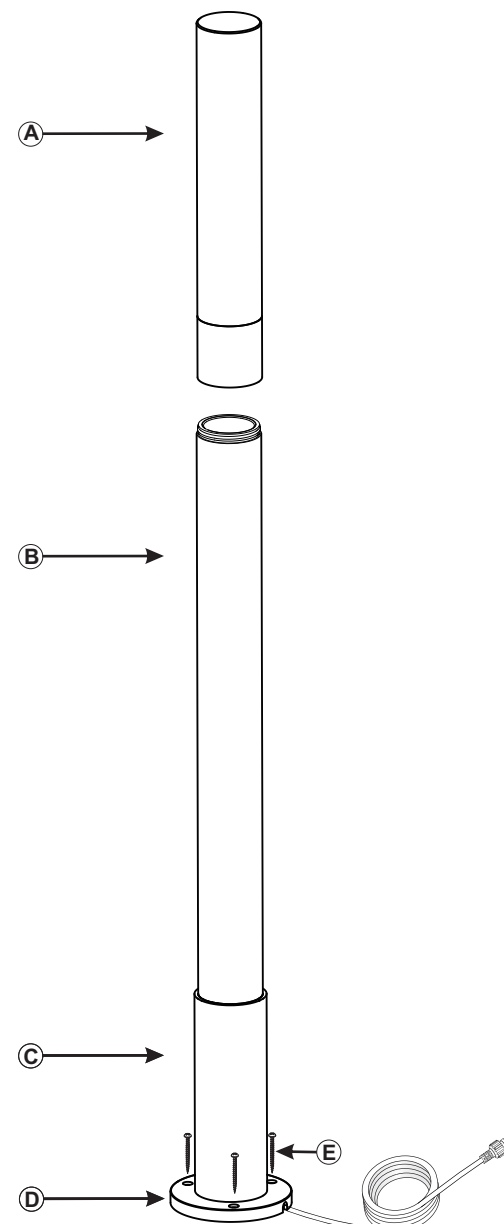

# Nodin

4073601

- A- GS053
- B- AC455
- C- AC456
- D- AC459
- E- SM127
- F- PL066

MR16 Power LED warm white  
12V 6W GU5.3

MI3551

2m H05RN-F 2x0,75mm<sup>2</sup>

**GardenLights**  
DESIGN COLLECTION

**GardenLights**  
DESIGN COLLECTION

MR16 Power LED warm white  
12V 6W GU5.3

Art. nr. 6157011