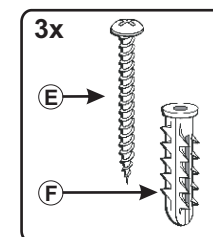

# Nodin

4073601

- A- GS053
- B- AC455
- C- AC456
- D- AC459
- E- SM127
- F- PL066

MR16 Power LED warm white  
12V 6W GU5.3

MI3551

2m H05RN-F 2x0,75mm<sup>2</sup>

**GardenLights**  
DESIGN COLLECTION

**GardenLights**  
DESIGN COLLECTION