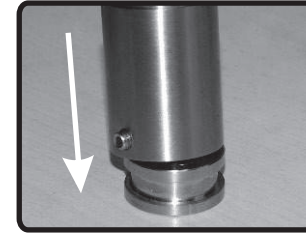

light source

Note : Use rubber RB115 after placing light bulb.

Base

Spike