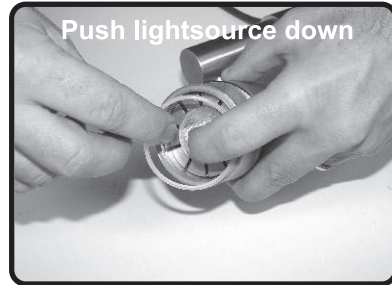

HALOGEN

LED

Nova

4074601

- A- AC464
- B- GS051
- C- RB093
- D- RB115
- E- SM160
- F- DA143
- G- AC478
- H- SM127
- I- PL066

LIGHTSOURCE **NOT** INCLUDED **CHOOSE YOUR LIGHTSOURCE**

light source

Note : Use rubber RB115 after placing light bulb.