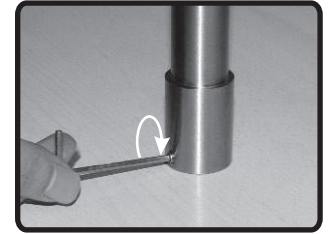

light source

Note : Use rubber RB115 after placing light bulb.

Base

Spike