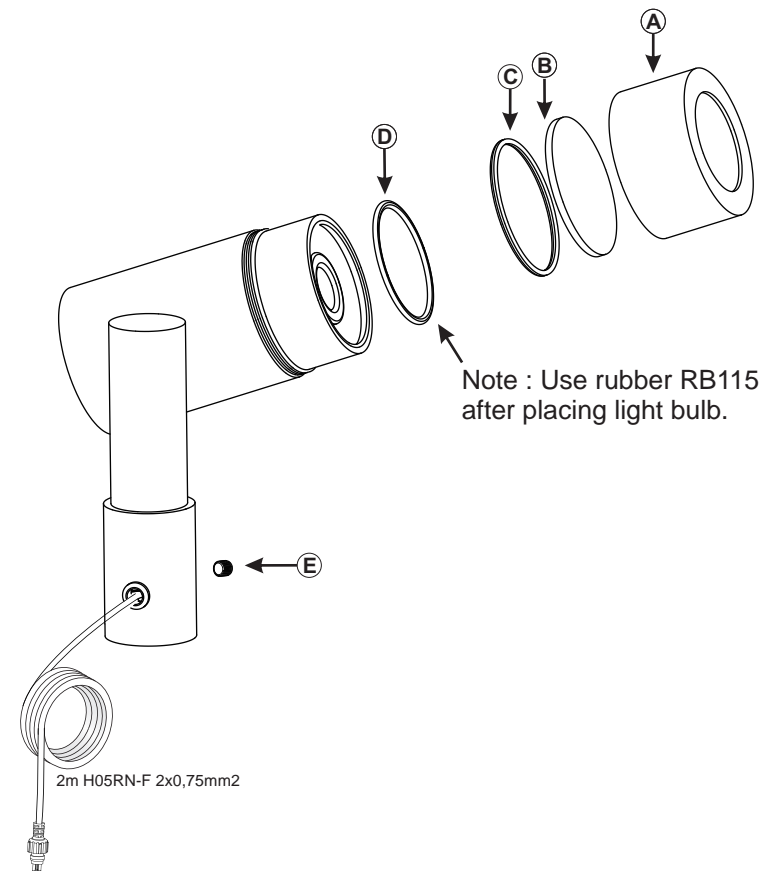

HALOGEN

LED

Nova

4074601

- A- AC464
- B- GS051
- C- RB093
- D- RB115
- E- SM160
- F- DA143
- G- AC478
- H- SM127
- I- PL066

LIGHTSOURCE **NOT** INCLUDED **CHOOSE YOUR LIGHTSOURCE**

light source

Note : Use rubber RB115 after placing light bulb.