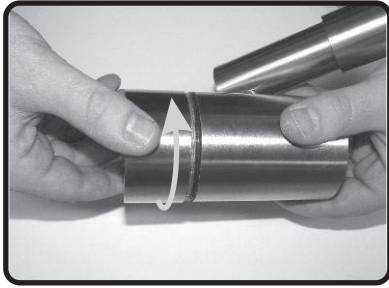

HALOGEN

LED

Nova

4074601

- A- AC464
- B- GS051
- C- RB093
- D- RB115
- E- SM160
- F- DA143
- G- AC478
- H- SM127
- I- PL066

LIGHTSOURCE **NOT** INCLUDED **CHOOSE YOUR LIGHTSOURCE**

light source

Note : Use rubber RB115 after placing light bulb.