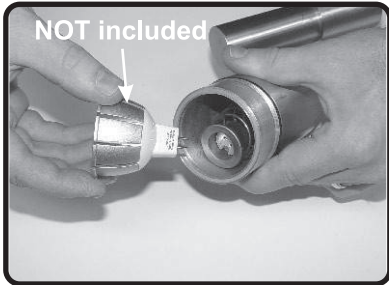

HALOGEN

LED

Nova

4074601

- A- AC464
- B- GS051
- C- RB093
- D- RB115
- E- SM160
- F- DA143
- G- AC478
- H- SM127
- I- PL066

LIGHTSOURCE **NOT** INCLUDED **CHOOSE YOUR LIGHTSOURCE**

light source

Note : Use rubber RB115 after placing light bulb.