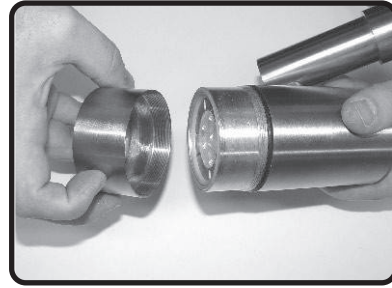

HALOGEN

LED

Nova

4074601

- A- AC464
- B- GS051
- C- RB093
- D- RB115
- E- SM160
- F- DA143
- G- AC478
- H- SM127
- I- PL066

LIGHTSOURCE **NOT** INCLUDED **CHOOSE YOUR LIGHTSOURCE**

light source

Note : Use rubber RB115 after placing light bulb.