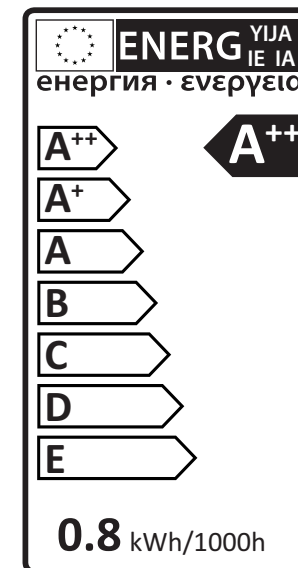

Olympus

3049061

| | | |
|--------------|--------------------|---------------------------|
| 2 Watt | On/Off 10.000 | Failure < 5% after 1000h |
| 47 Lumen | Non dimmable | Failure < 10% after 6000h |
| 6000 Kelvin | Instant full light | Flux > 80% after 6000h |
| 20.000 Hours | Power factor > 0,5 | CRI > 65 |