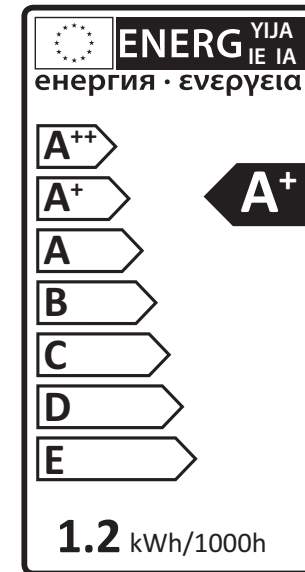

Rumex

3134171

2 Watt	On/Off 10.000	Failure < 5% after 1000h
64 Lumen	Non dimmable	Failure < 10% after 6000h
3000 Kelvin	Instant full light	Flux > 80% after 6000h
20.000 Hours	Power factor > 0,5	CRI > 65

Power LED Bulb
12V 2 W G5.3
Warm white
Art. nr.6159011