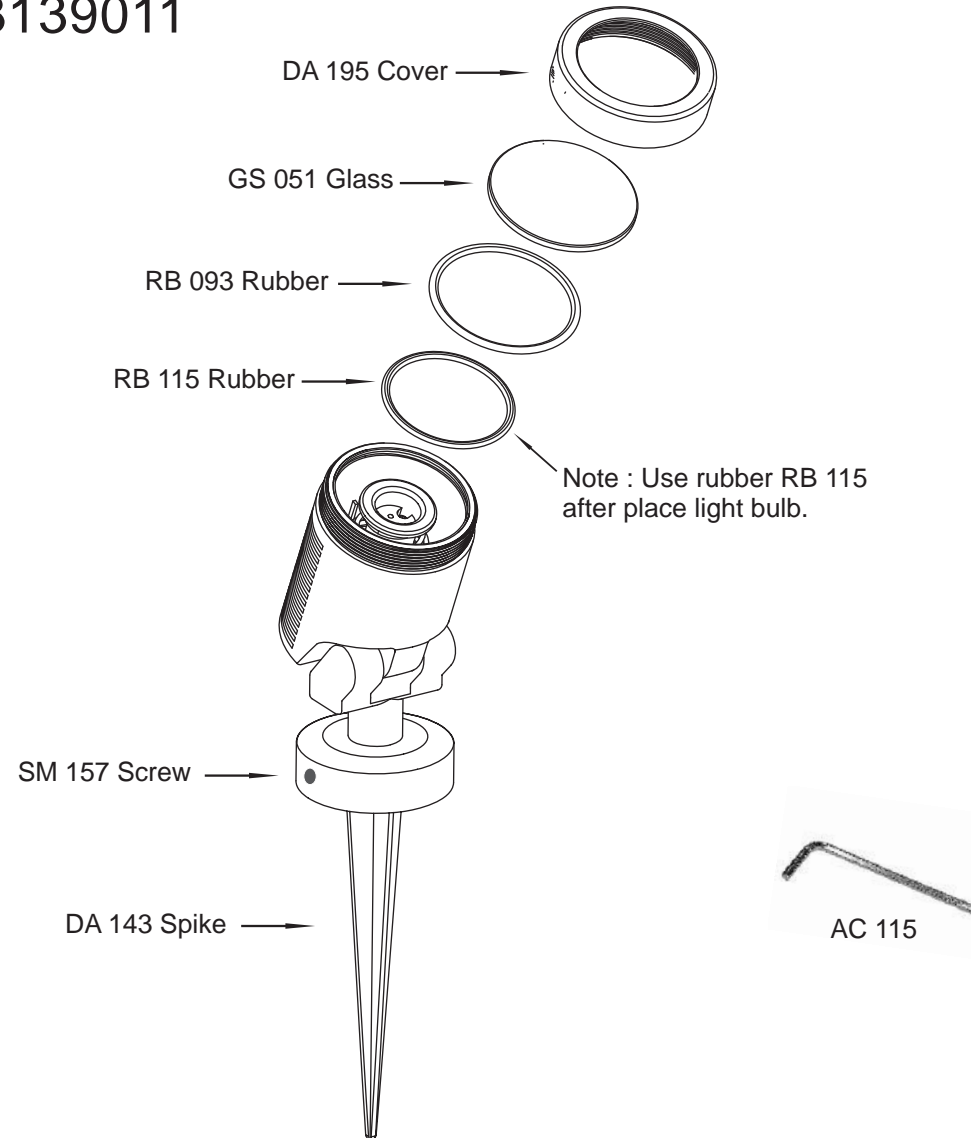

LIGHTSOURCE **NOT** INCLUDED **CHOOSE YOUR LIGHTSOURCE**

Garden Lights advises LED
 LED=Lange levensduur / Long lifetime / Longue durée / Lange levensduur

LED	▶	HALOGEN
 MR16-6W Art.nr.: 6157011		 MR16-20W Art.nr.: 6049101

HALOGEN

LED

Arcus

3139011

LIGHTSOURCE **NOT** INCLUDED **CHOOSE YOUR LIGHTSOURCE**