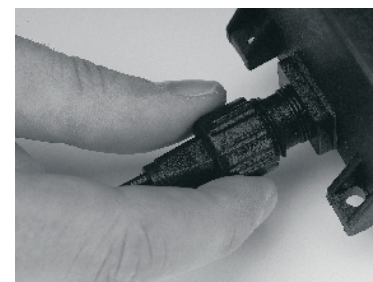

Note:
For use with MR16 power LED 12V 6W GU5.3 (Art. 6157011) remove reflector.