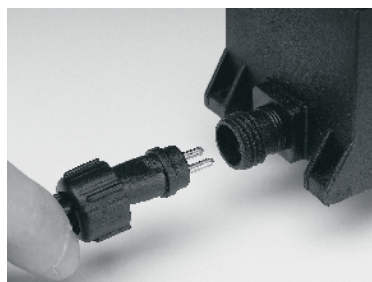

MR16 Power LED
12V 4W GU5.3
Art. nr.6096101

MI3410 - 20131015

Garden Lights
www.garden-lights.nl

Garden Lights
www.garden-lights.nl

Note:
For use with MR16 power LED 12V 6W GU5.3 (Art. 6157011) remove reflector.