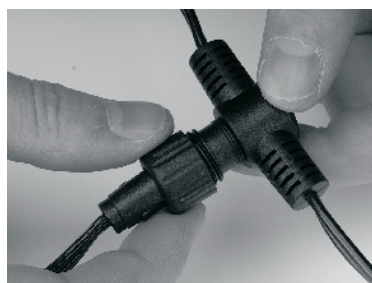

Corvus

3117011

4 Watt	On/Off 10.000	Failure < 5% after 1000h
110 Lumen	Non dimmable	Failure < 10% after 6000h
3000 Kelvin	Instant full light	Flux > 80% after 6000h
20.000 Hours	Power factor > 0,5	CRI > 65

MR16 Power LED
12V 4W GU5.3
Art. nr.6096101

MI3410 - 20131015

Garden Lights
www.garden-lights.nl

Garden Lights
www.garden-lights.nl

Note:
For use with MR16 power LED 12V 6W GU5.3 (Art. 6157011) remove reflector.