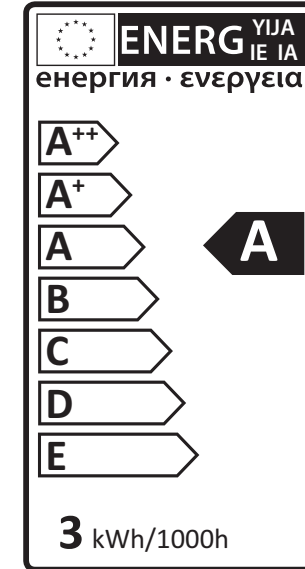

Corvus

3117011

4 Watt	On/Off 10.000	Failure < 5% after 1000h
110 Lumen	Non dimmable	Failure < 10% after 6000h
3000 Kelvin	Instant full light	Flux > 80% after 6000h
20.000 Hours	Power factor > 0,5	CRI > 65

MR16 Power LED
12V 4W GU5.3
Art. nr.6096101

MI3410 - 20131015

Garden Lights
www.garden-lights.nl

Garden Lights
www.garden-lights.nl

Note:
For use with MR16 power LED 12V 6W GU5.3 (Art. 6157011) remove reflector.