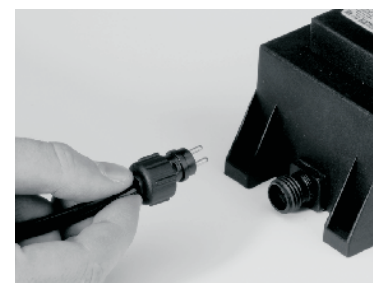

Corvus

3117011

4 Watt	On/Off 10.000	Failure < 5% after 1000h
110 Lumen	Non dimmable	Failure < 10% after 6000h
3000 Kelvin	Instant full light	Flux > 80% after 6000h
20.000 Hours	Power factor > 0,5	CRI > 65

MR16 Power LED
12V 4W GU5.3
Art. nr.6096101

MI3410 - 20131015

Garden Lights
www.garden-lights.nl

Garden Lights
www.garden-lights.nl

Note:
For use with MR16 power LED 12V 6W GU5.3 (Art. 6157011) remove reflector.