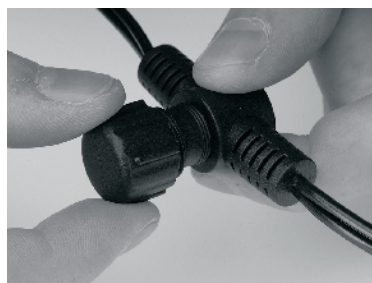

Corvus

3117011

4 Watt	On/Off 10.000	Failure < 5% after 1000h
110 Lumen	Non dimmable	Failure < 10% after 6000h
3000 Kelvin	Instant full light	Flux > 80% after 6000h
20.000 Hours	Power factor > 0,5	CRI > 65

MR16 Power LED
12V 4W GU5.3
Art. nr.6096101

MI3410 - 20131015

Garden Lights
www.garden-lights.nl

Garden Lights
www.garden-lights.nl

Note:
For use with MR16 power LED 12V 6W GU5.3 (Art. 6157011) remove reflector.