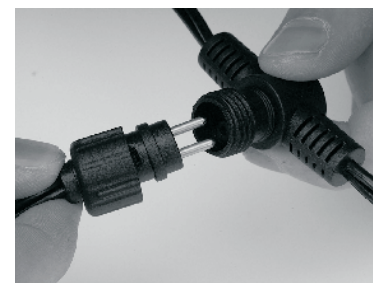

Corvus

3117011

4 Watt	On/Off 10.000	Failure < 5% after 1000h
110 Lumen	Non dimmable	Failure < 10% after 6000h
3000 Kelvin	Instant full light	Flux > 80% after 6000h
20.000 Hours	Power factor > 0,5	CRI > 65

MR16 Power LED
12V 4W GU5.3
Art. nr.6096101

MI3410 - 20131015

Garden Lights
www.garden-lights.nl

Garden Lights
www.garden-lights.nl

Note:
For use with MR16 power LED 12V 6W GU5.3 (Art. 6157011) remove reflector.