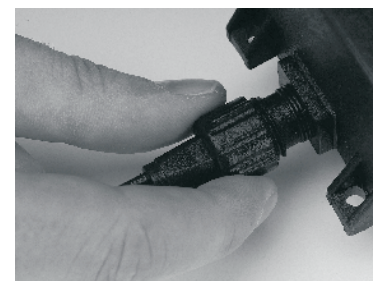

*Garden Lights*  
 www.garden-lights.nl

*Garden Lights*  
 www.garden-lights.nl

Note:  
For use with MR16 power LED 12V 6W GU5.3 (Art. 6157011) remove reflector.