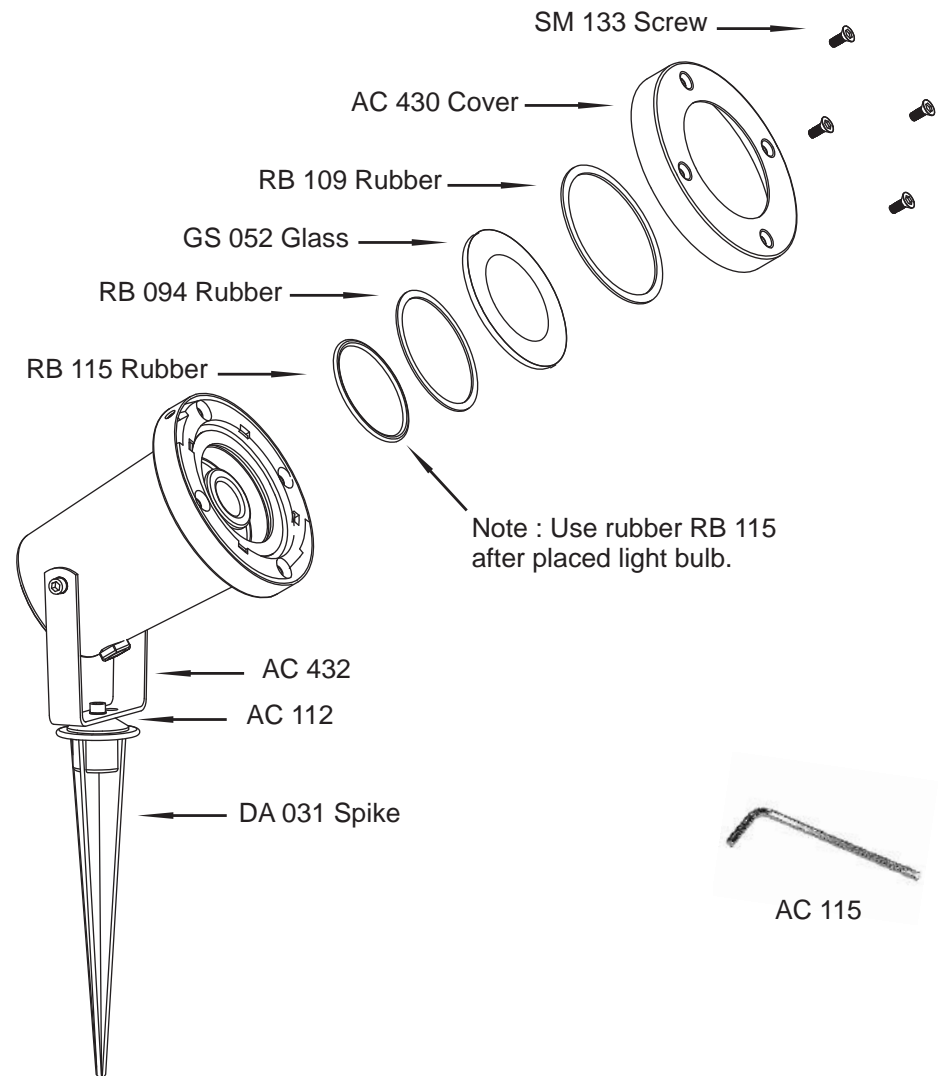

HALOGEN

LED

Protego

4091601

LIGHTSOURCE **NOT** INCLUDED **CHOOSE YOUR LIGHTSOURCE**

Garden Lights

www.garden-lights.nl

Place RB 094